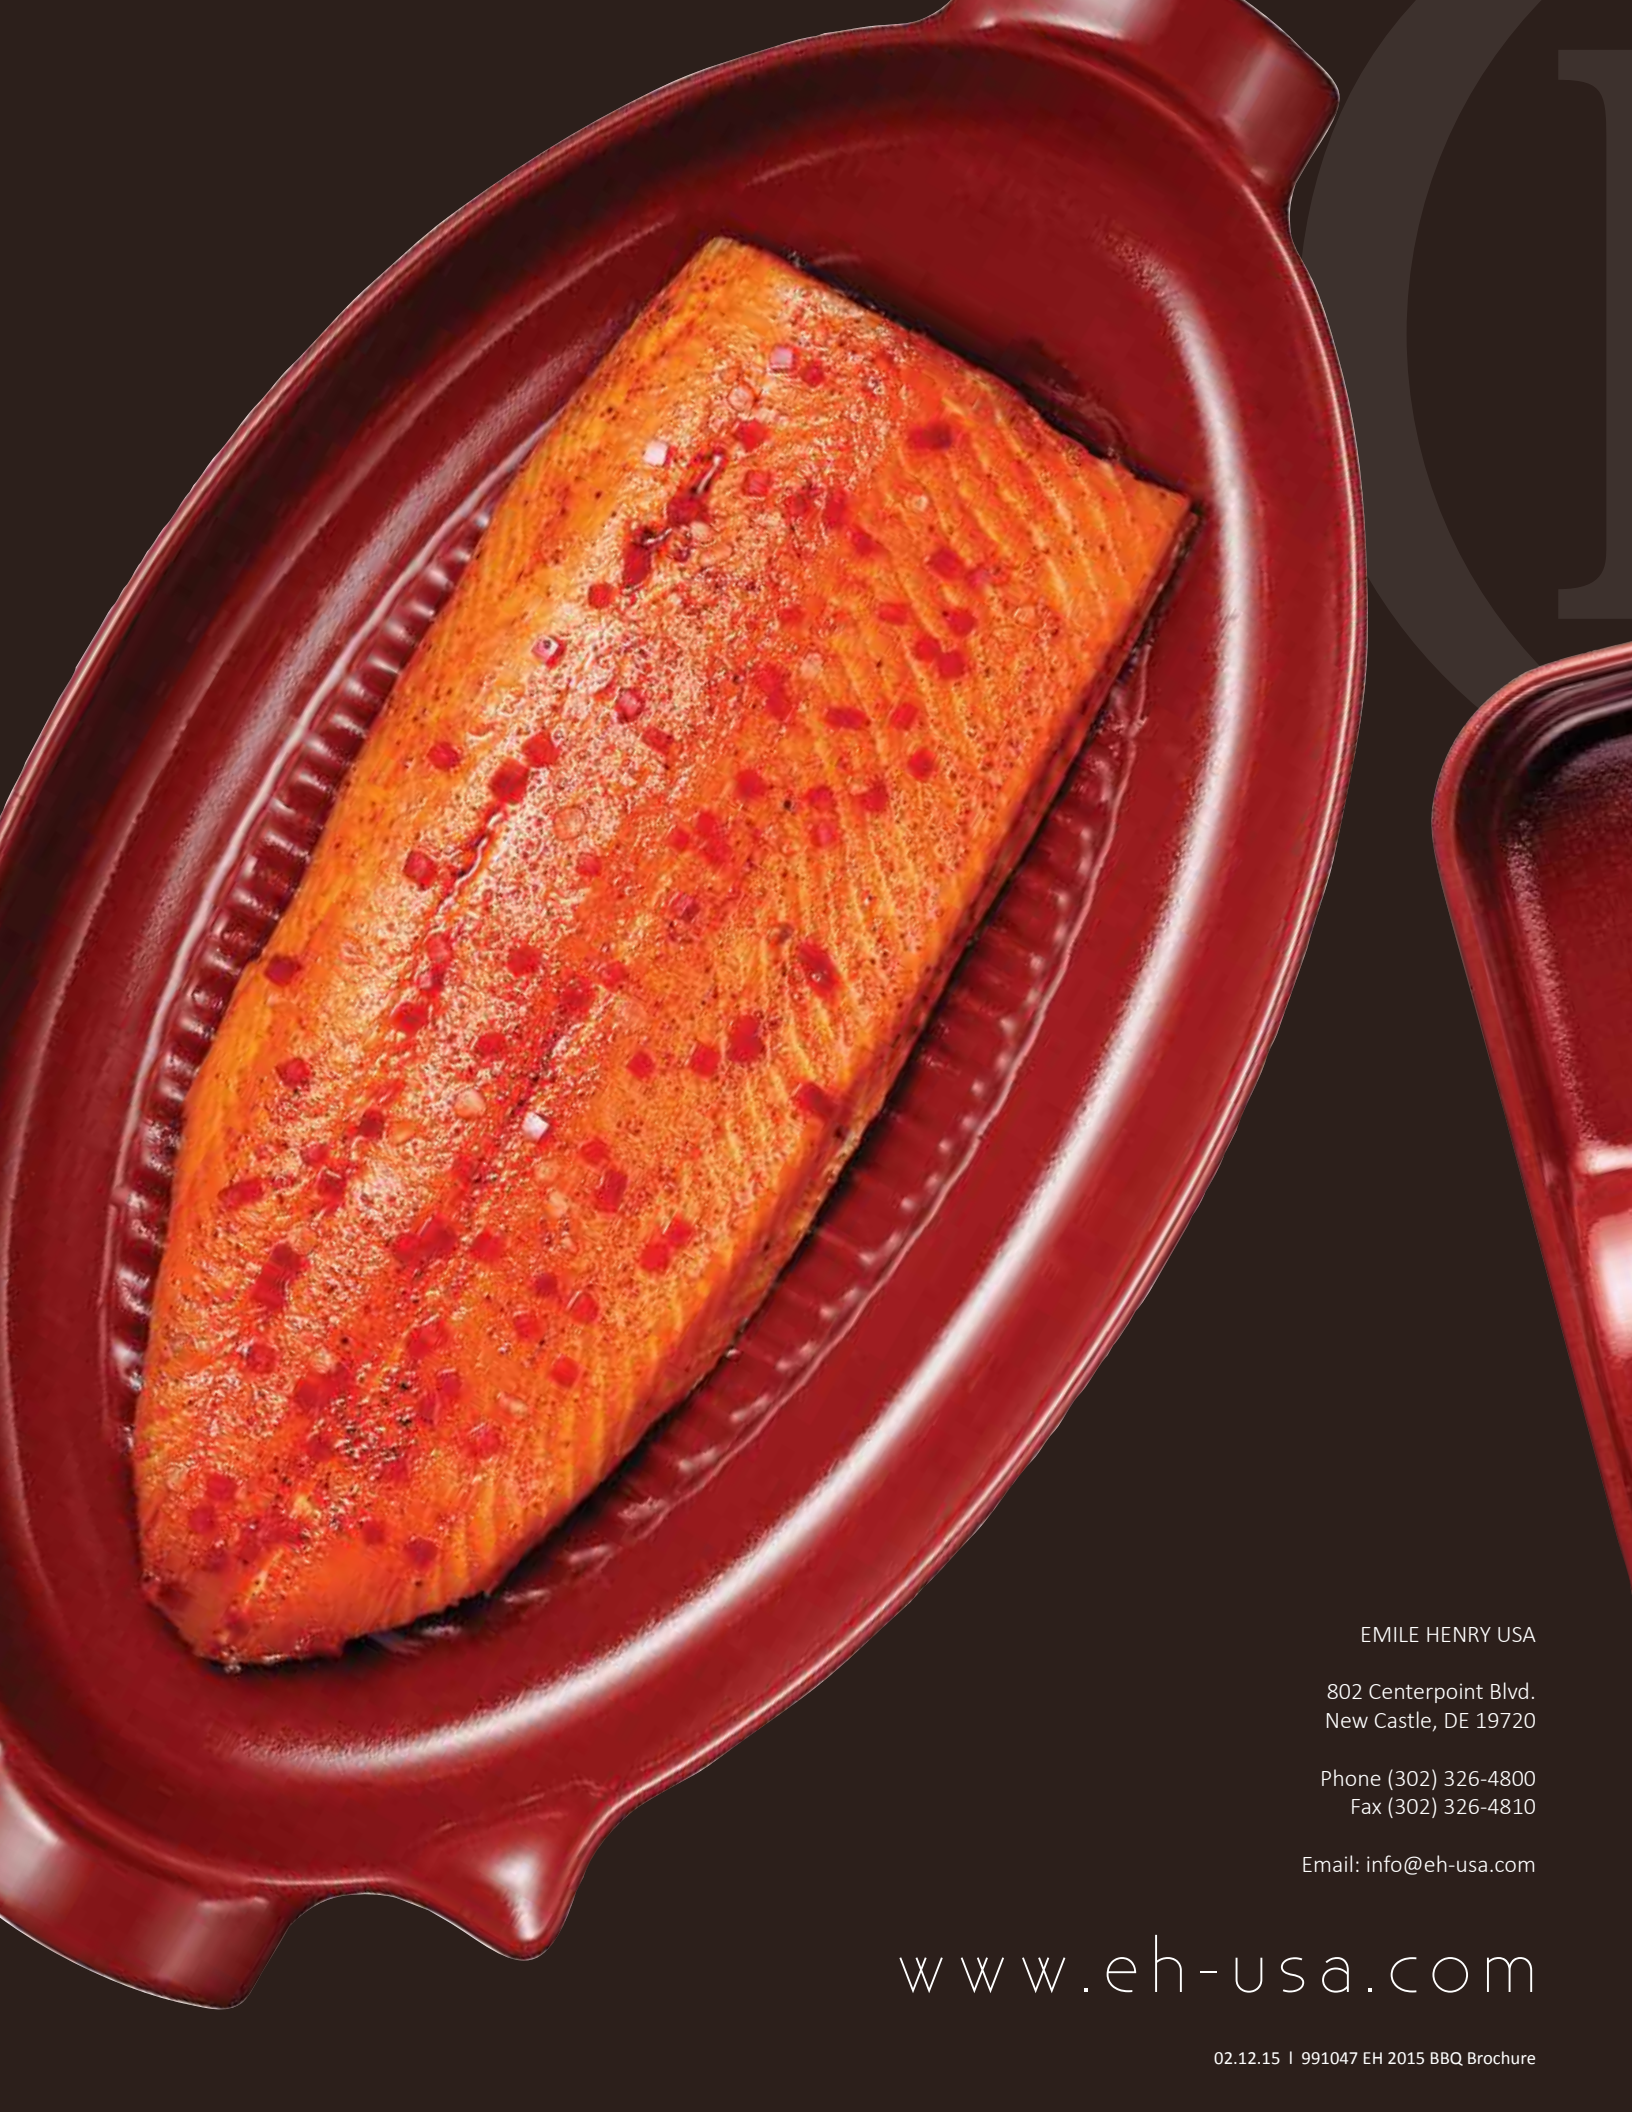

EMILE HENRY USA

802 Centerpoint Blvd.
New Castle, DE 19720

Phone (302) 326-4800
Fax (302) 326-4810

Email: info@eh-usa.com

www.eh-usa.com